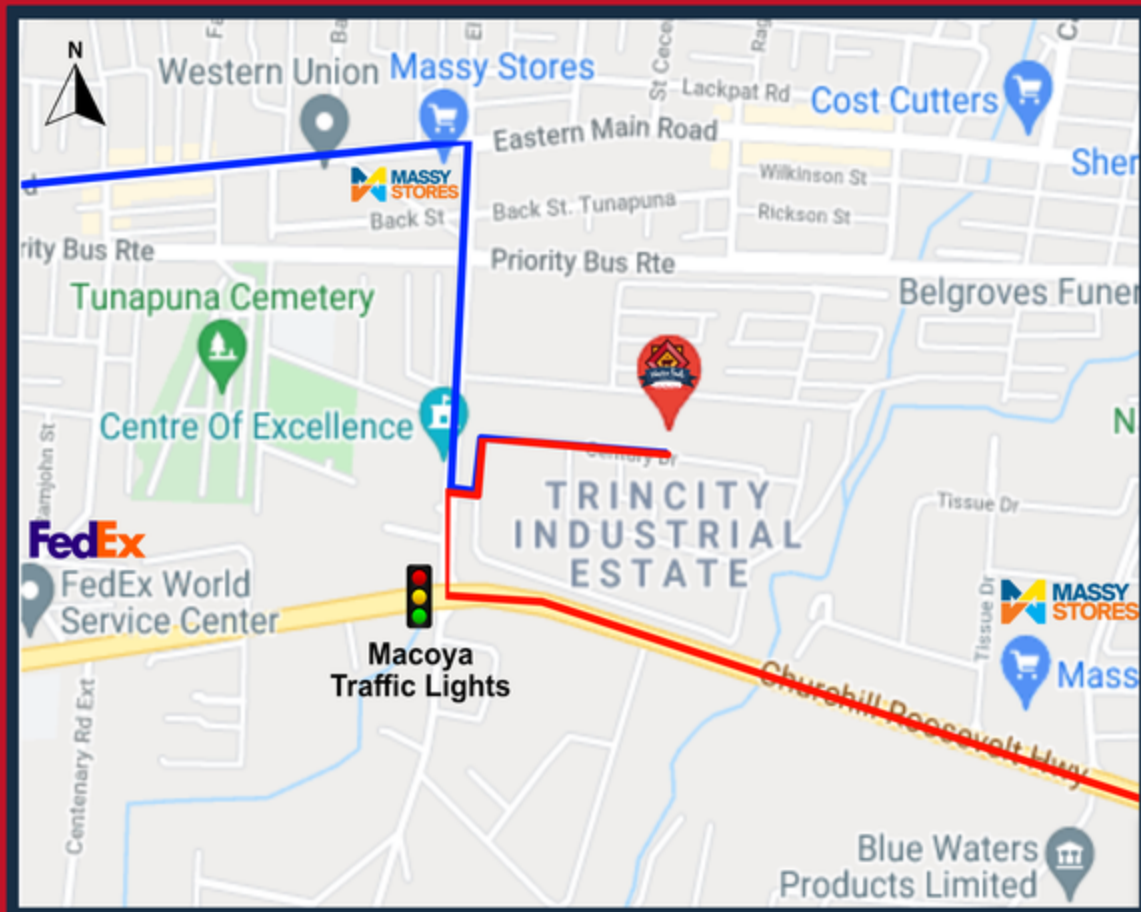

FAQ: WHERE IS *Westco Foods Unltd.?*

CRH Route

Turn right (westbound) or left (eastbound) at Macoya Lights and take your 1st right, then your 1st left. Follow the road, we are opposite MIC.

Eastern Main Rd. Route

Turn right (eastbound) or left (westbound) at Macoya intersection, cross the bus route and turn your 2nd left. Then turn your 1st left and follow the road, we are opposite MIC.